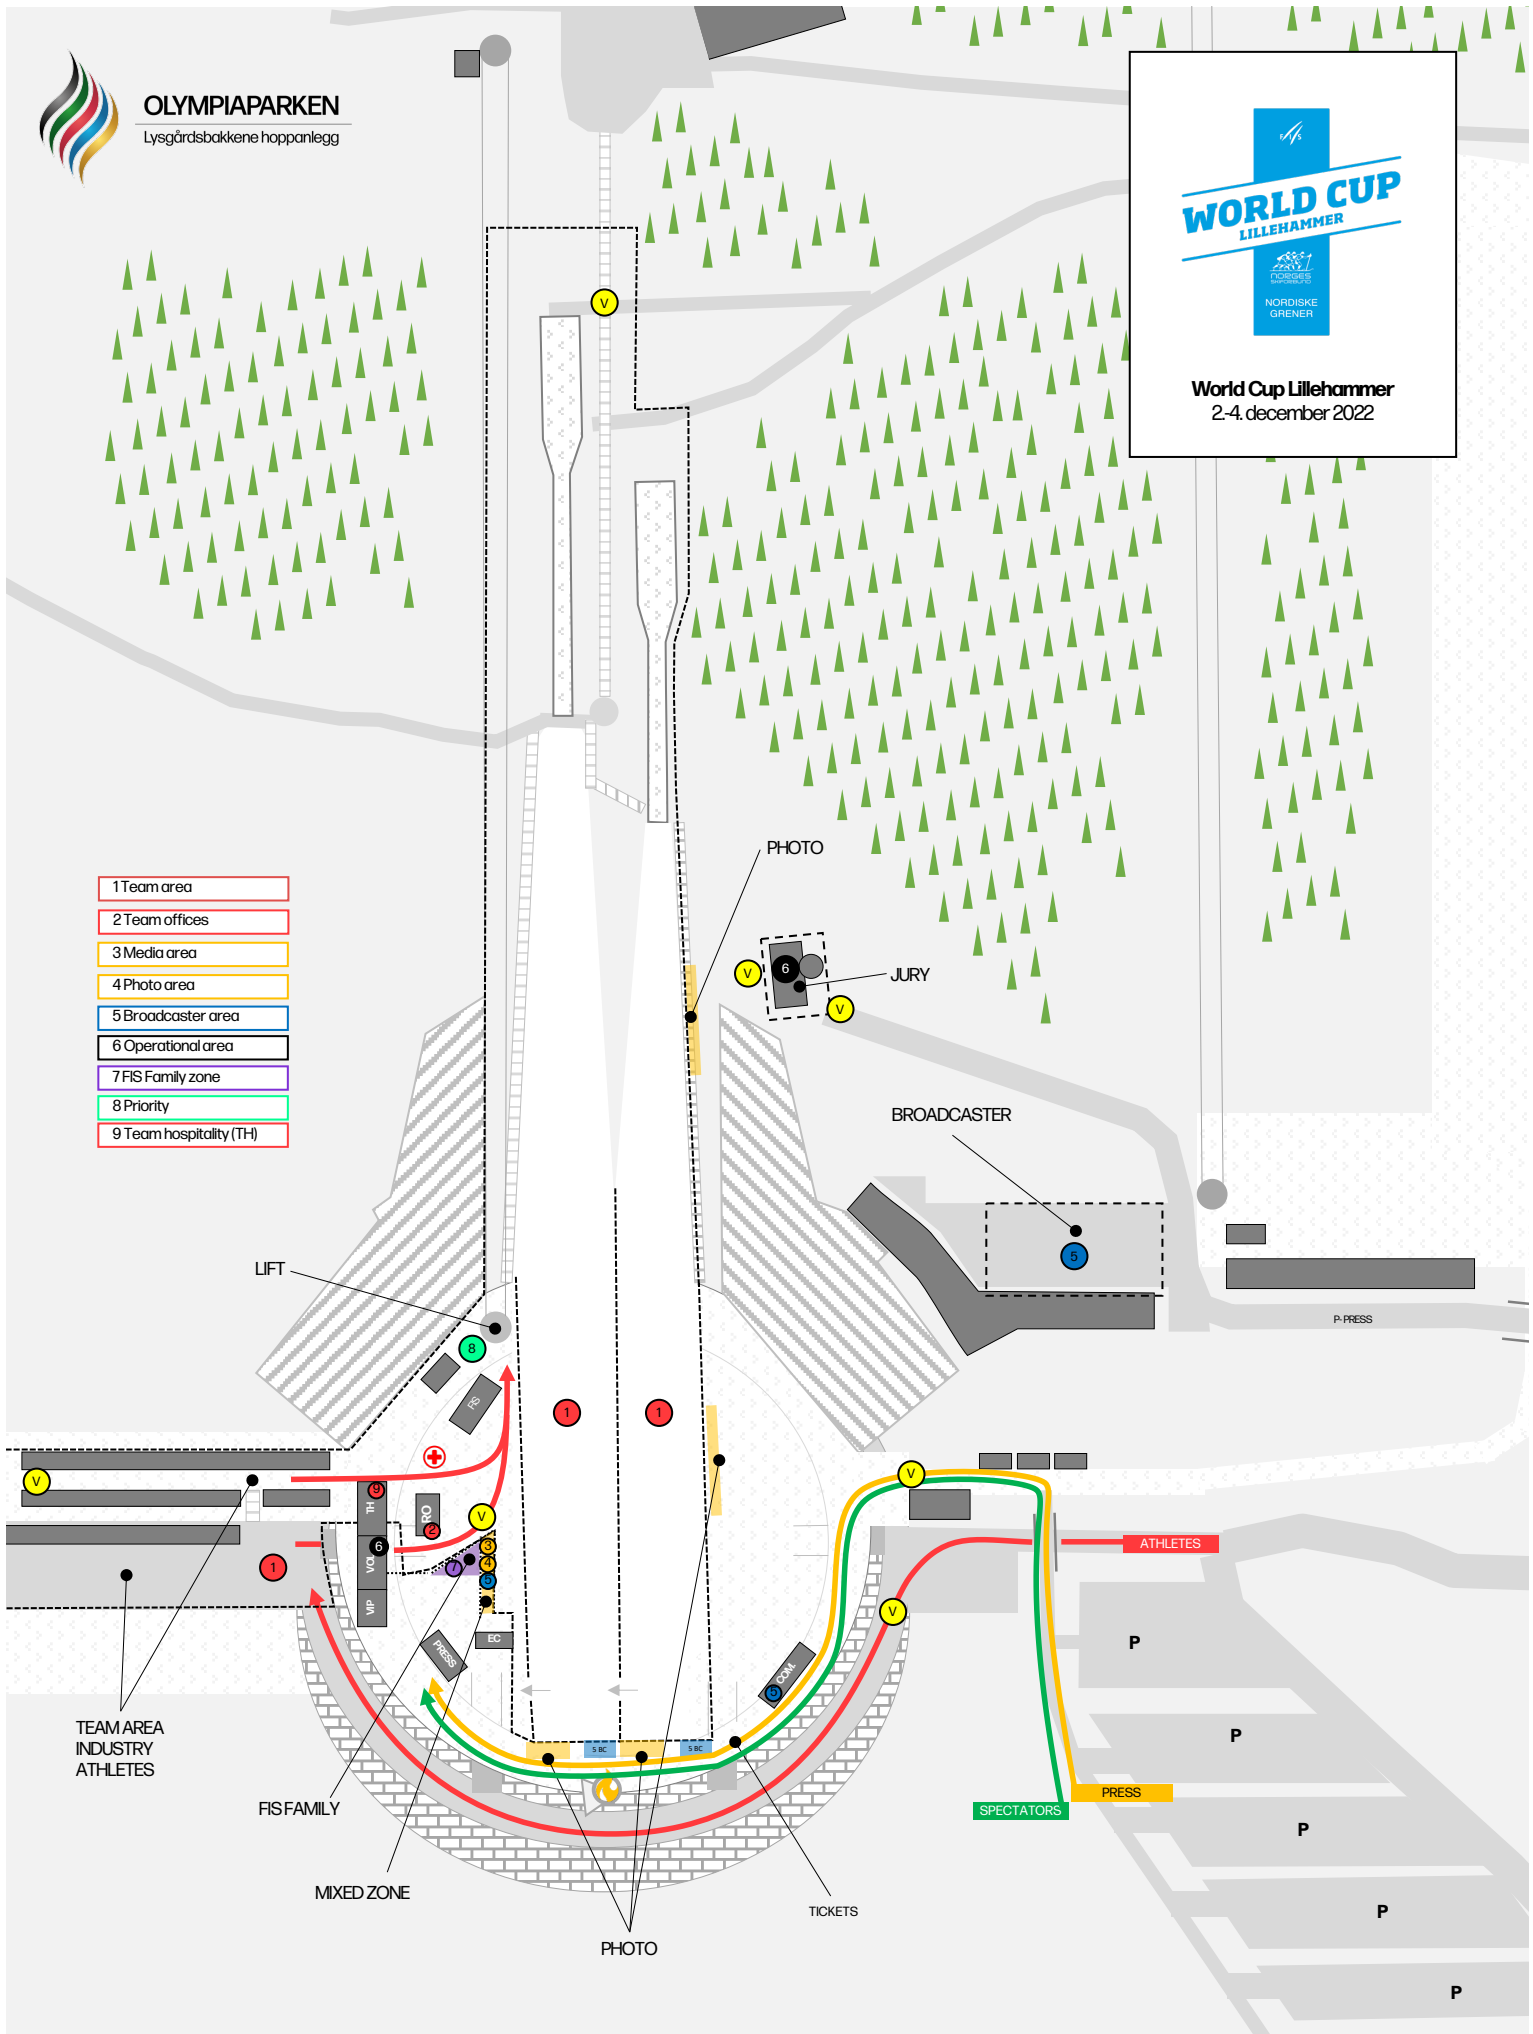

OLYMPIAPARKEN
Lysgårdsbakkene hoppanlegg

World Cup Lillehammer
2-4. december 2022

- 1 Team area
- 2 Team offices
- 3 Media area
- 4 Photo area
- 5 Broadcaster area
- 6 Operational area
- 7 FIS Family zone
- 8 Priority
- 9 Team hospitality (TH)

OLYMPIAPARKEN

Birkebeineren
ski- & skiskytterstadion

- 1 Team area
- 2 Team offices
- 3 Media area
- 4 Photo area
- 5 Broadcaster area
- 6 Operational area
- 7 FIS Family zone
- 8 Priority
- 9 Team hospitality (TH)