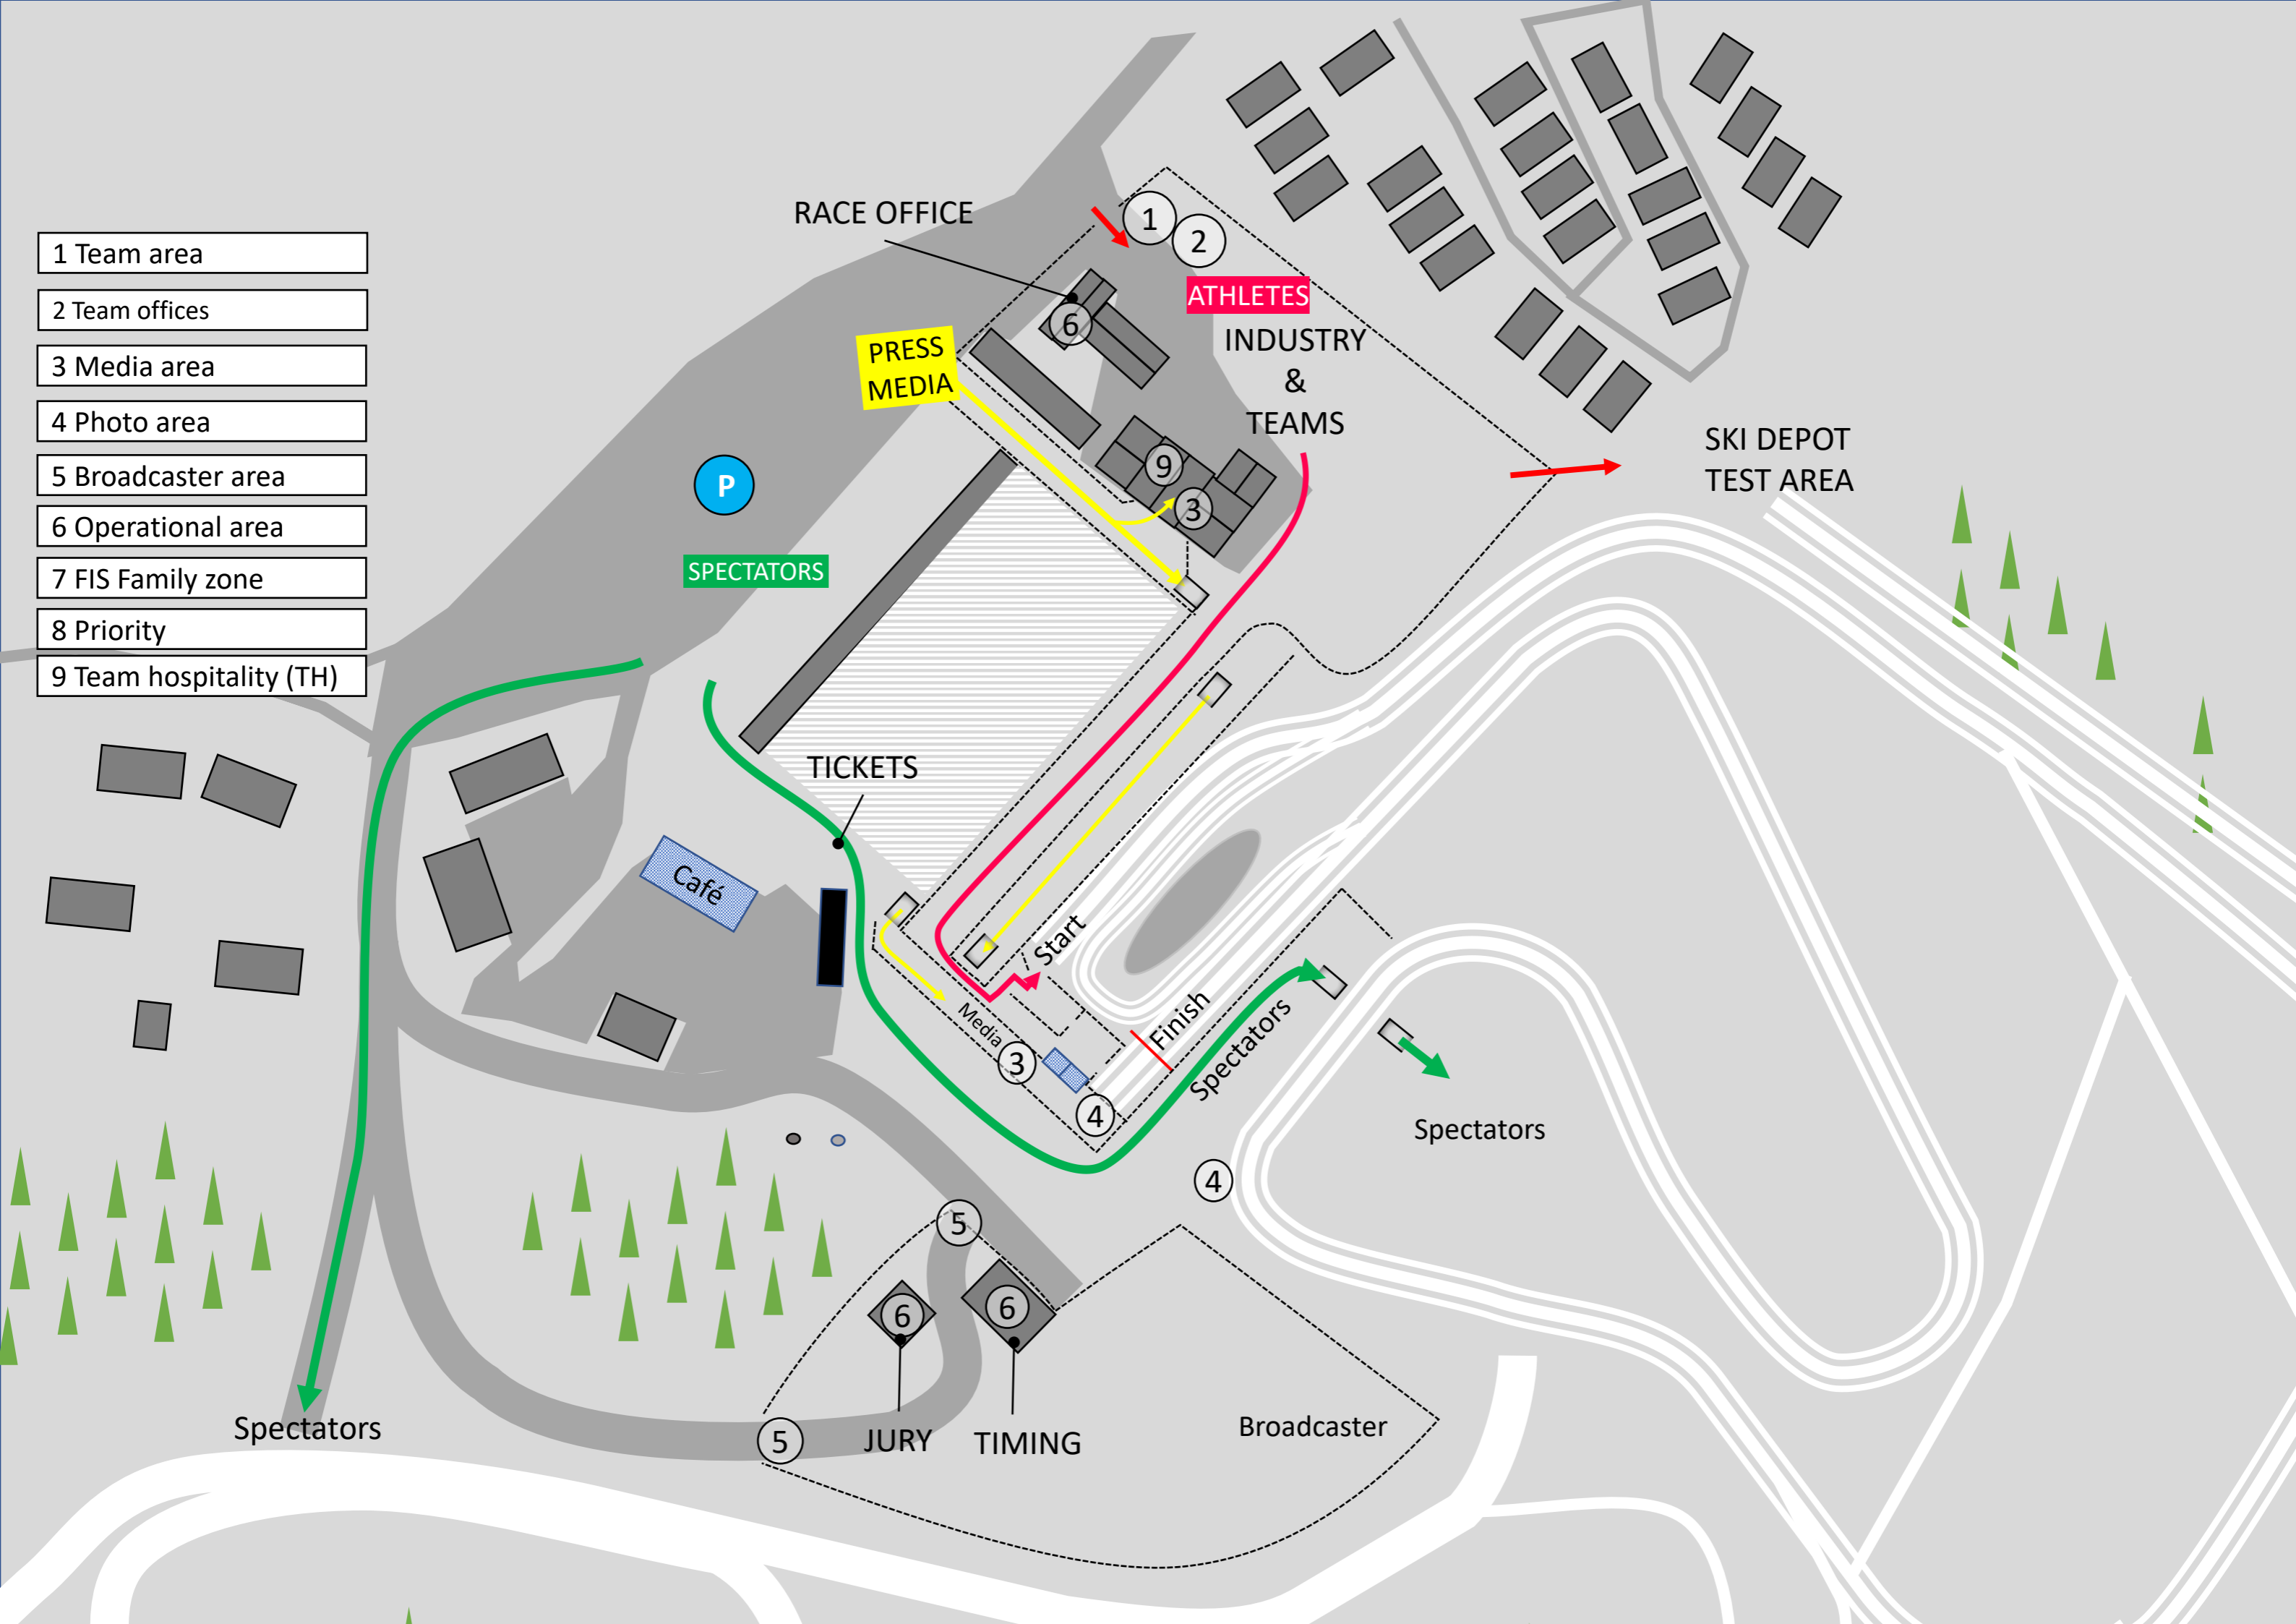

- 1 Team area
- 2 Team offices
- 3 Media area
- 4 Photo area
- 5 Broadcaster area
- 6 Operational area
- 7 FIS Family zone
- 8 Priority
- 9 Team hospitality (TH)

Beitostølen
1,3 km

Beitostølen
2,5 km

Beitostølen
5,0 km