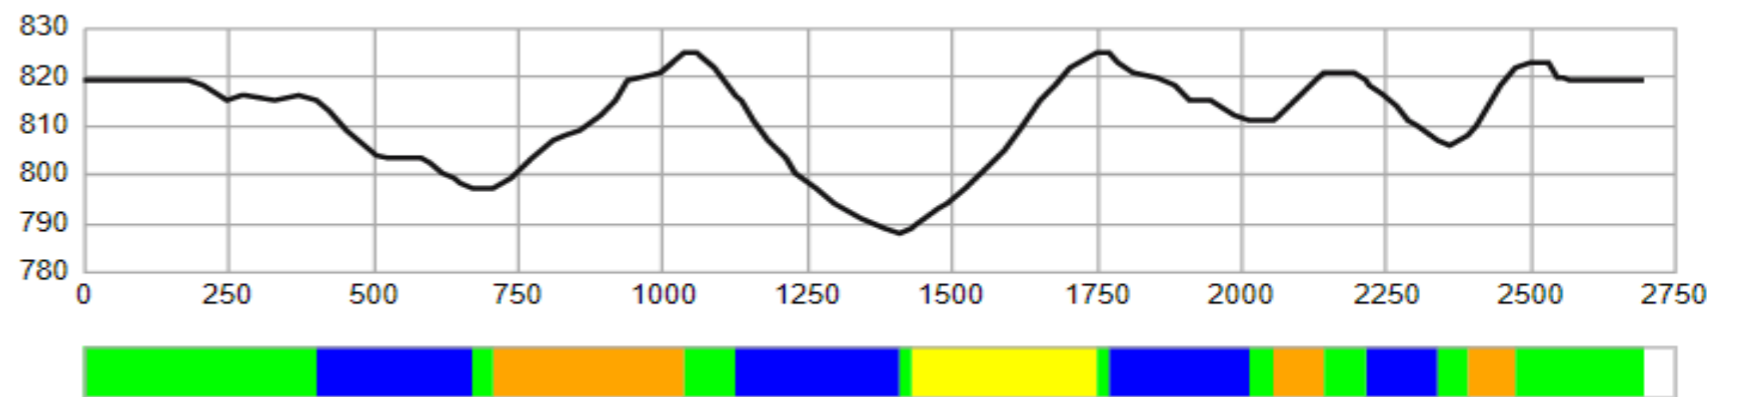

- 1 Team area
- 2 Team offices
- 3 Media area
- 4 Photo area
- 5 Broadcaster area
- 6 Operational area
- 7 FIS Family zone
- 8 Priority
- 9 Team hospitality (TH)

Beitostølen
1,3 km

Beitostølen
2,5 km

Beitostølen
5,0 km