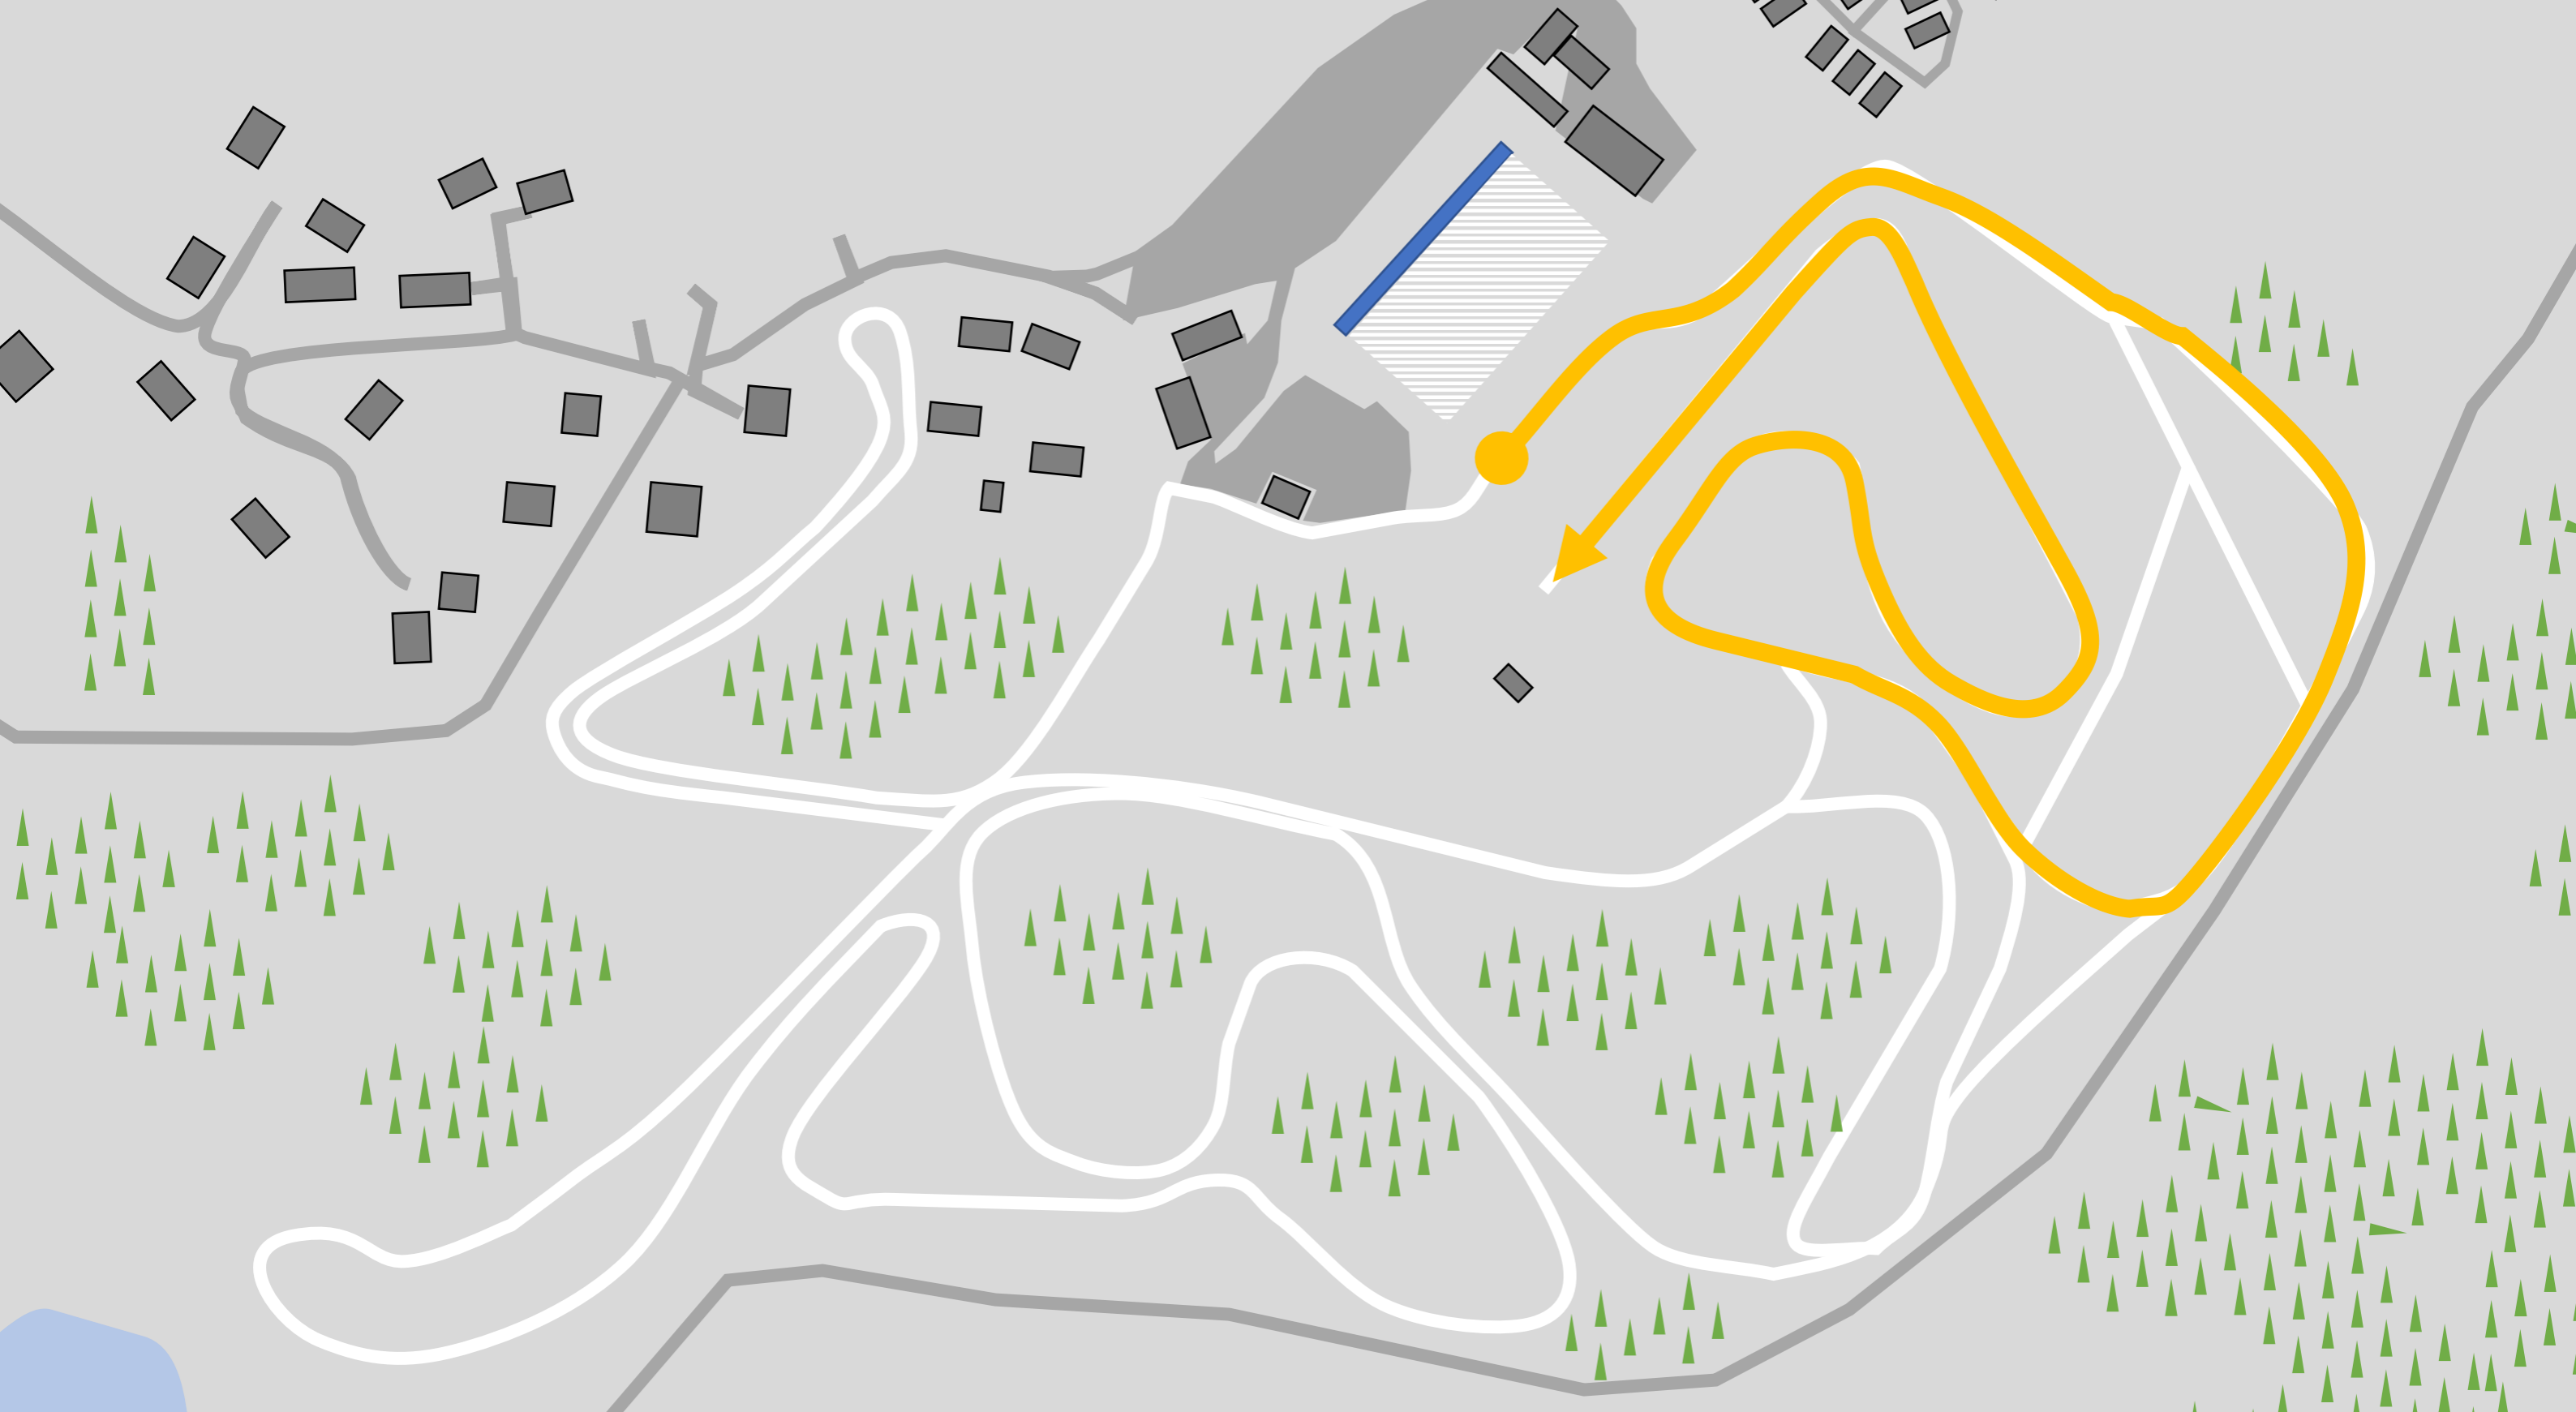

- 1 Team area
- 2 Team offices
- 3 Media area
- 4 Photo area
- 5 Broadcaster area
- 6 Operational area
- 7 FIS Family zone
- 8 Priority
- 9 Team hospitality (TH)

Beitostølen
1,3 km

Beitostølen
2,5 km

Beitostølen
5,0 km