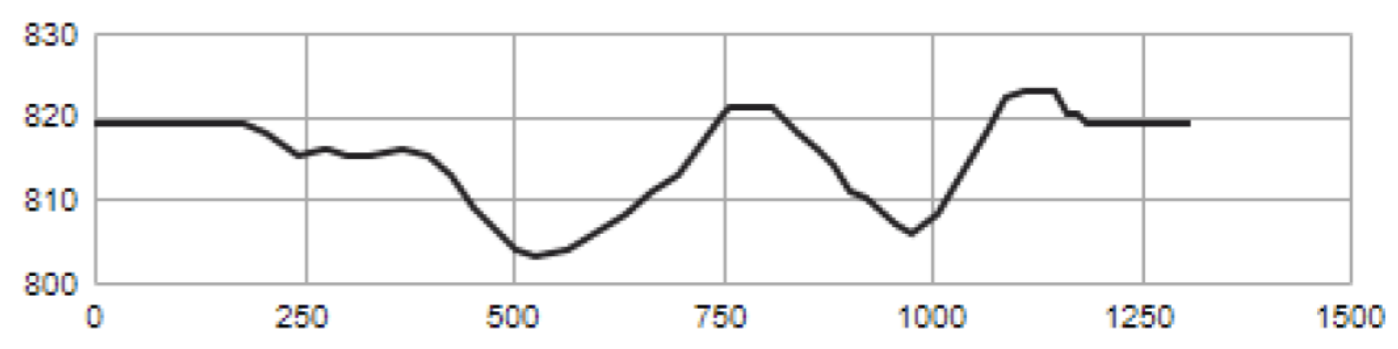

- 1 Team area
- 2 Team offices
- 3 Media area
- 4 Photo area
- 5 Broadcaster area
- 6 Operational area
- 7 FIS Family zone
- 8 Priority
- 9 Team hospitality (TH)

Beitostølen
1,3 km

Beitostølen
2,5 km

Beitostølen
5,0 km